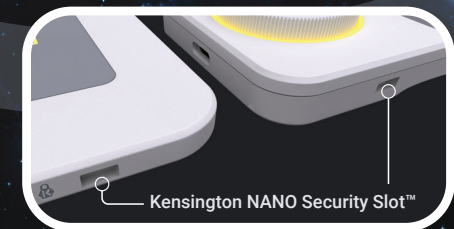

Pen Tablet Medium Bundle SE

Our minimalist design philosophy prioritizes comfort and functionality for faster workflows and a natural drawing experience. The Xencelabs Pen Tablet Medium Bundle - Special Edition comes in Nebula White to provide artists with the choice of a lighter aesthetic and delivers the precision and reliability creative professionals expect.

PRODUCT FEATURES

PEN TABLETS

- 3 Button Pen + eraser
- Thin Pen + eraser
- 3 Driver access buttons
 - Left - tablet settings
 - Middle - pen settings
 - Right - switch display
- Sliding power switch
- 16:9 Aspect ratio
- Side sculpted returns
- Curved palm rest
- Kensington NANO Security Slot™ 
- Customizable 8 color LED active area indicators

QUICK KEYS

- 8 Keys in 5 sets, allowing 40 functions per application
- Set button - switch between shortcut groups within an application
- OLED display supports 11 languages
- Preloaded application functions
- Application specific precisions dial input
- Kensington NANO Security Slot™ 
- Customizable 8 color LED active area indicators